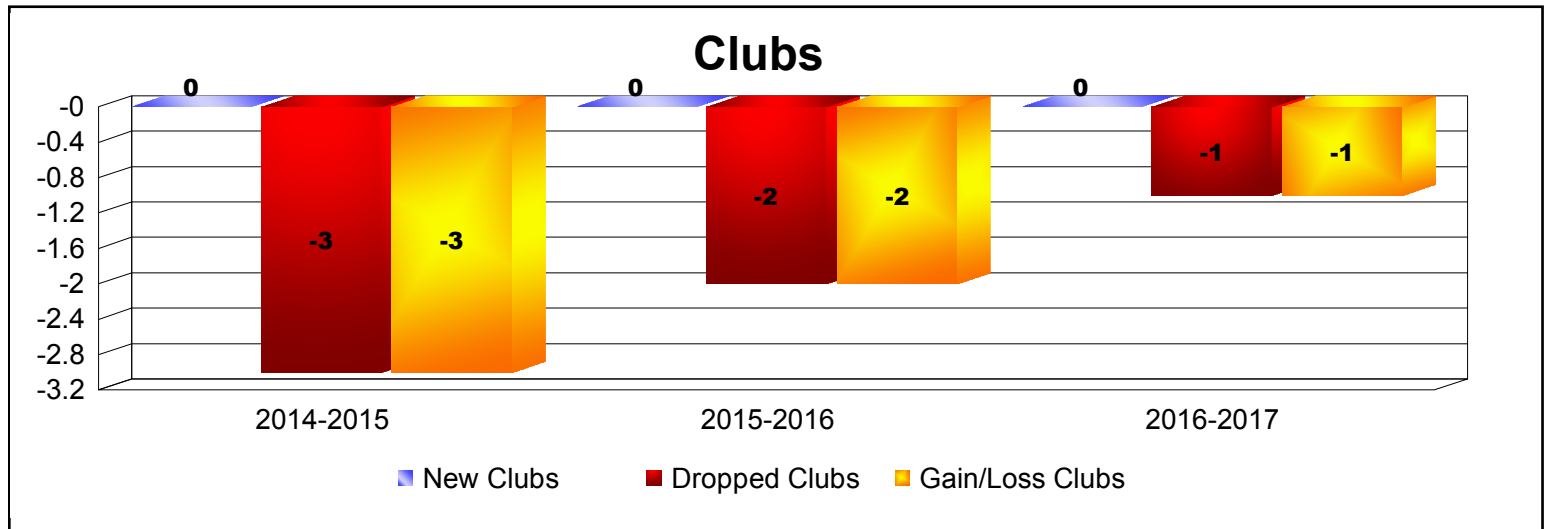

Year	New Clubs	Dropped Clubs	Gain/ Loss Clubs	New Members	Charter Members	Reinstate Members	Transfer Members	Total Member Added	Total Members Dropped	Gain/ Loss Members
2014-2015	0	-3	-3	4	0	0	0	4	-43	-39
2015-2016	0	-2	-2	0	0	0	0	0	-15	-15
2016-2017	0	-1	-1	0	0	0	0	0	-10	-10
<b>Average</b>	<b>0</b>	<b>-2</b>	<b>-2</b>	<b>1</b>	<b>0</b>	<b>0</b>	<b>0</b>	<b>1</b>	<b>-23</b>	<b>-21</b>

Year	New Clubs	Dropped Clubs	Gain/ Loss Clubs	New Members	Charter Members	Reinstate Members	Transfer Members	Total Member Added	Total Members Dropped	Gain/ Loss Members
2014-2015	0	0	0	177	2	8	16	203	-160	43
2015-2016	1	0	1	135	30	5	25	195	-238	-43
2016-2017	0	0	0	142	2	7	25	176	-205	-29
2017-2018	1	-1	0	145	25	6	19	195	-251	-56
2018-2019	0	0	0	173	2	9	18	202	-176	26
<b>Average</b>	<b>0</b>	<b>0</b>	<b>0</b>	<b>154</b>	<b>12</b>	<b>7</b>	<b>21</b>	<b>194</b>	<b>-206</b>	<b>-12</b>