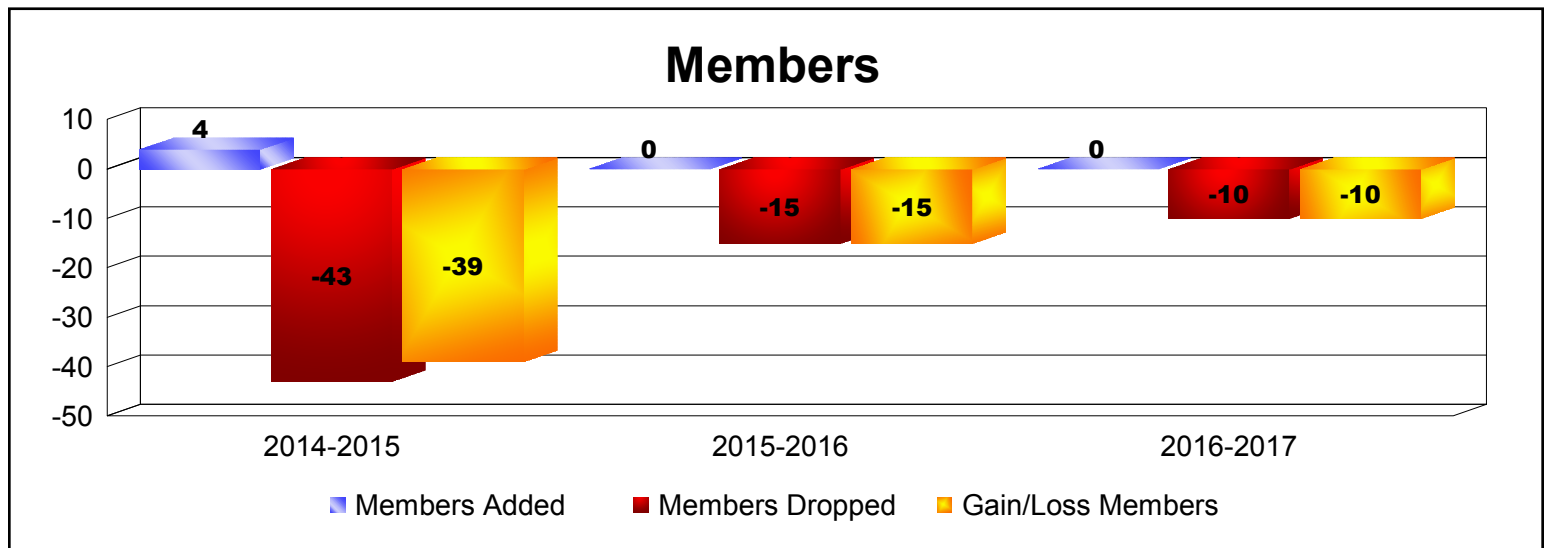

Year	New Clubs	Dropped Clubs	Gain/ Loss Clubs	New Members	Charter Members	Reinstate Members	Transfer Members	Total Member Added	Total Members Dropped	Gain/ Loss Members
2014-2015	0	-3	-3	4	0	0	0	4	-43	-39
2015-2016	0	-2	-2	0	0	0	0	0	-15	-15
2016-2017	0	-1	-1	0	0	0	0	0	-10	-10
<b>Average</b>	<b>0</b>	<b>-2</b>	<b>-2</b>	<b>1</b>	<b>0</b>	<b>0</b>	<b>0</b>	<b>1</b>	<b>-23</b>	<b>-21</b>

Year	New Clubs	Dropped Clubs	Gain/ Loss Clubs	New Members	Charter Members	Reinstate Members	Transfer Members	Total Member Added	Total Members Dropped	Gain/ Loss Members
2014-2015	0	0	0	177	2	8	16	203	-160	43
2015-2016	1	0	1	135	30	5	25	195	-238	-43
2016-2017	0	0	0	142	2	7	25	176	-205	-29
2017-2018	1	-1	0	145	25	6	19	195	-251	-56
2018-2019	0	0	0	173	2	9	18	202	-176	26
<b>Average</b>	<b>0</b>	<b>0</b>	<b>0</b>	<b>154</b>	<b>12</b>	<b>7</b>	<b>21</b>	<b>194</b>	<b>-206</b>	<b>-12</b>